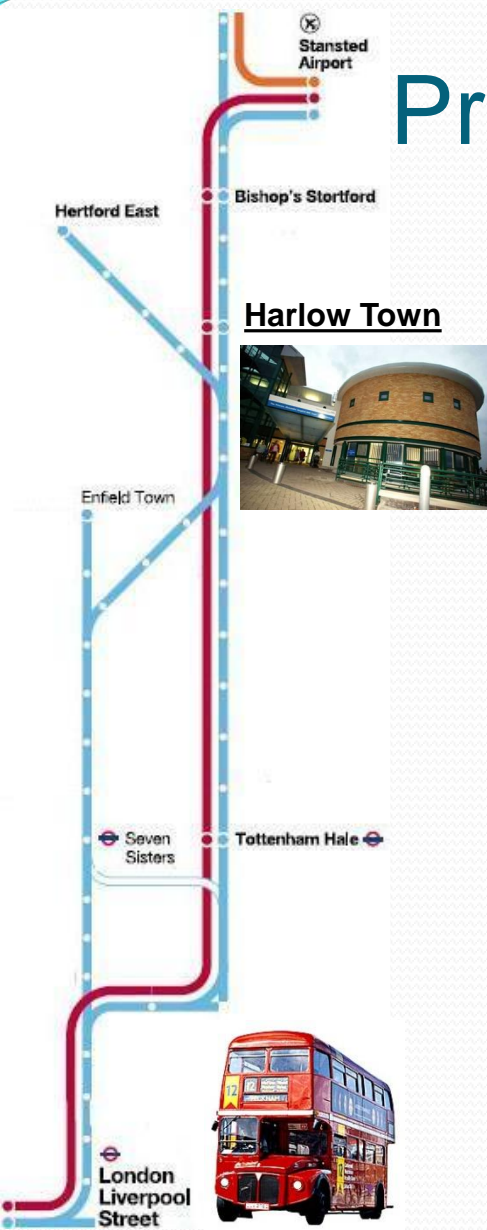

Accommodation at Princess Alexandra Hospital

- Modern on-site
- 4 person flats (all en-suite):
  - Shared kitchen, living area
  - Circa £550 month
  - One months rent payable up-front