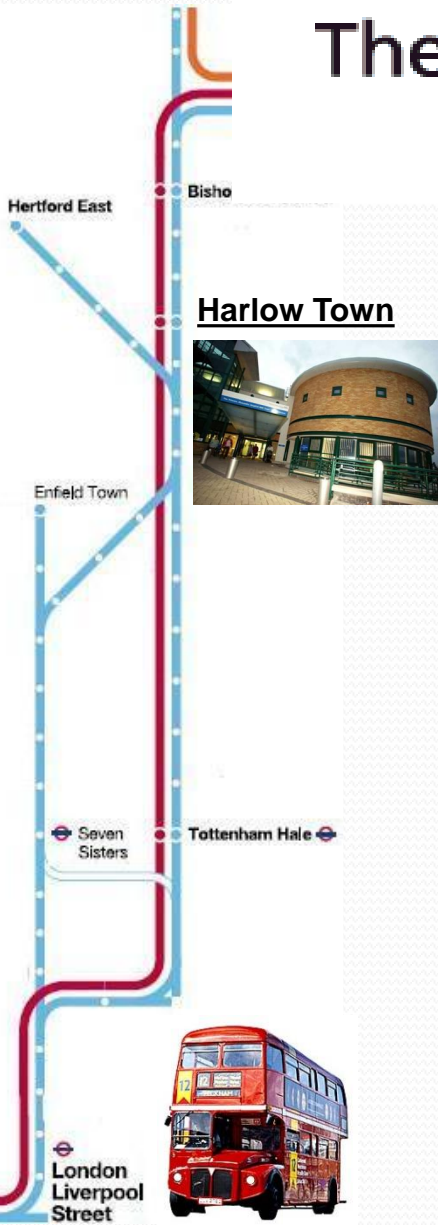

The Princess Alexandra Hospital

NHS Trust

Teaching programme

- Protected teaching (with lunch!)
- Medical grand round (with lunch!)
- Surgical breakfast meeting
- Radiology teaching