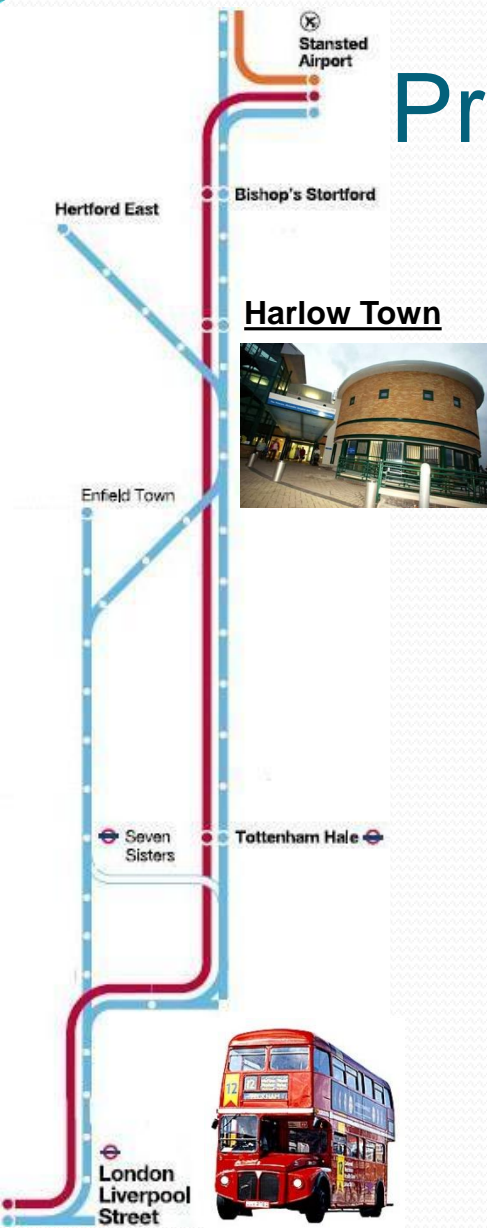

Hertford East

Bishop's Stortford

Harlow Town

Enfield Town

Seven Sisters

Tottenham Hale

London
Liverpool Street

Location of Princess Alexandra Hospital

- Closest 'out-firm' to London
- Town centre 5 minutes from the hospital
- Car
 - M11
 - M25
 - 45 minutes to Mile End station
- Train
 - 30 minutes to Liverpool St. (2 trains/hr)
 - 15 minutes to Stansted Airport

Hertford East

Bishop's Stortford

Harlow Town

Enfield Town

Seven Sisters

Tottenham Hale

London
Liverpool
Street

Princess Alexandra Hospital Rotations

Hertford East

Bishop's Stortford

Harlow Town

Enfield Town

Seven Sisters

Tottenham Hale

London
Liverpool Street

The Princess Alexandra Hospital