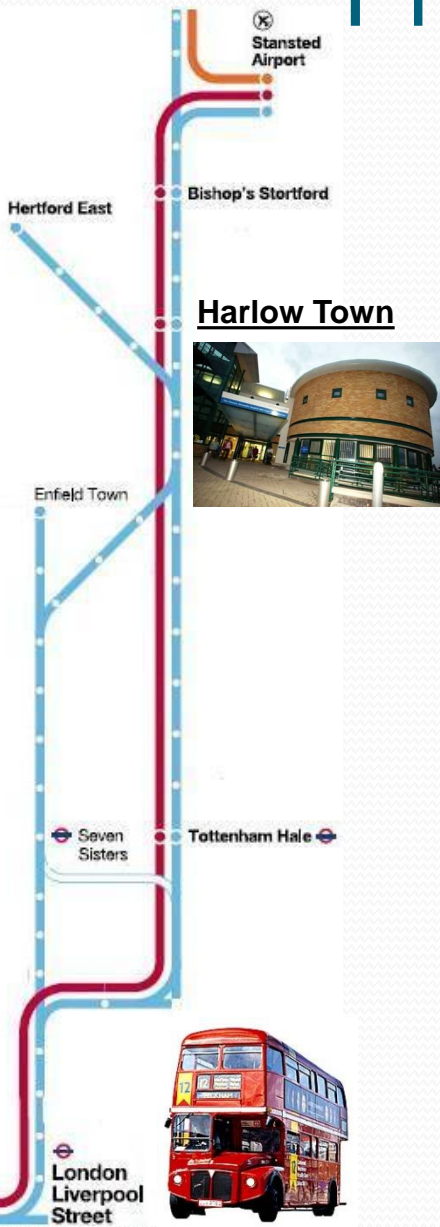

Hertford East

Bishop's Stortford

Harlow Town

Enfield Town

Seven Sisters

Tottenham Hale

London
Liverpool Street

Location of Princess Alexandra Hospital

- Closest 'out-firm' to London
- Town centre 5 minutes from the hospital
- Car
 - M11
 - M25
 - 45 minutes to Mile End station
- Train
 - 30 minutes to Liverpool St. (2 trains/hr)
 - 15 minutes to Stansted Airport

Hertford East

Bishop's Stortford

Harlow Town

Enfield Town

Seven Sisters

Tottenham Hale

London
Liverpool
Street

Princess Alexandra Hospital Rotations

Hertford East

Bishop's Stortford

Harlow Town

Enfield Town

Seven Sisters

Tottenham Hale

London
Liverpool Street

The Princess Alexandra Hospital