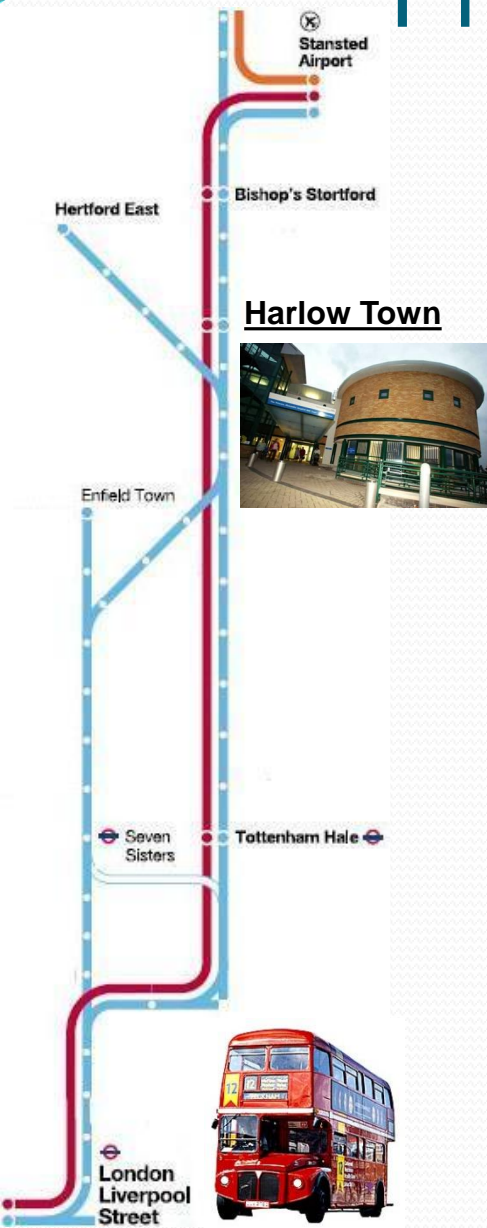

Princess Alexandra Hospital Social events

- Close knit
- Doctor's Mess: £10/month
  - Christmas party
  - Annual ball
- Charity runs
- Go-karting
- Paintballing